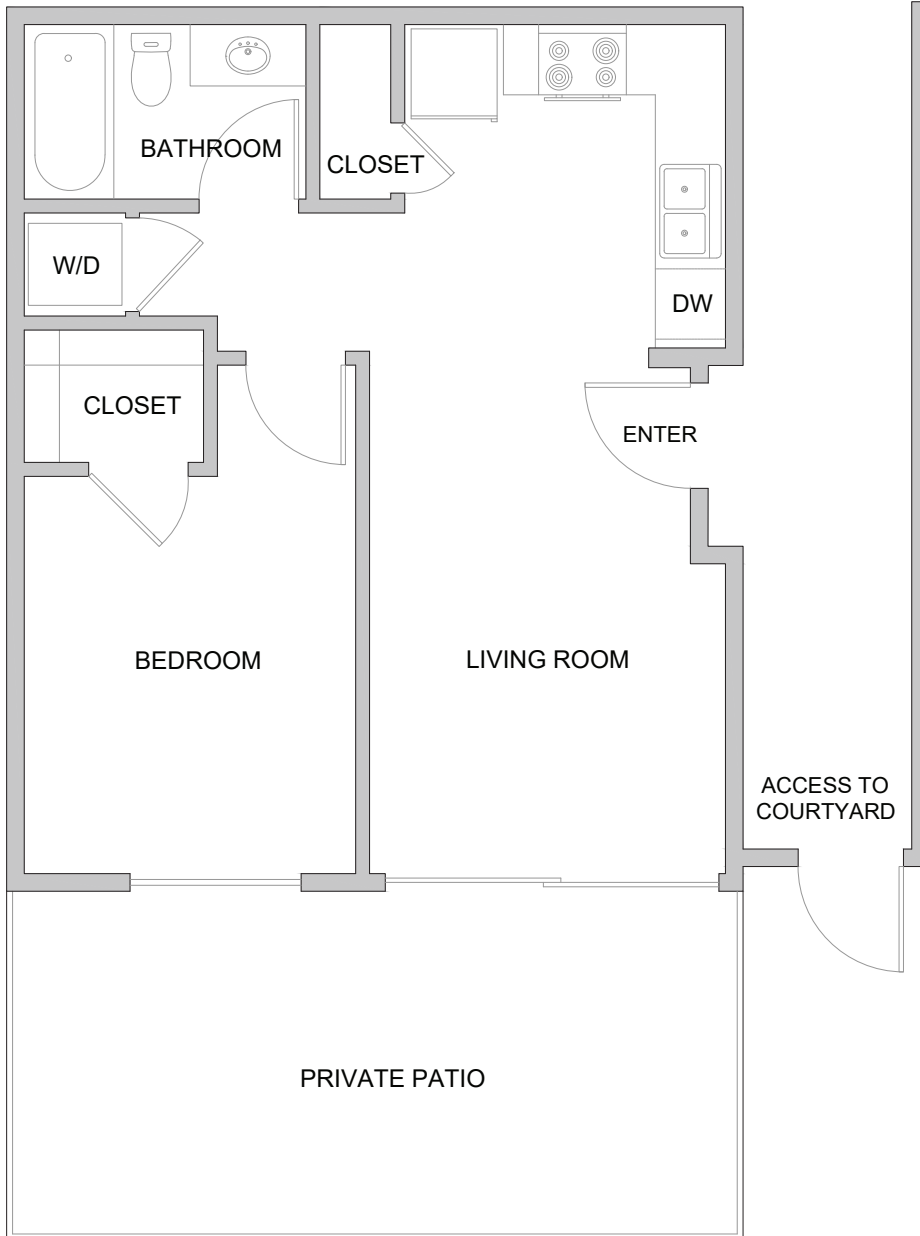

EDRIC

APTS

1 BEDROOM
1 BATHROOM
501 SQ. FT.

UNITS:
105

9021 17th Ave SW
Seattle, WA 98106
www.EdricApts.com
info@EdricApts.com
206.929.1188