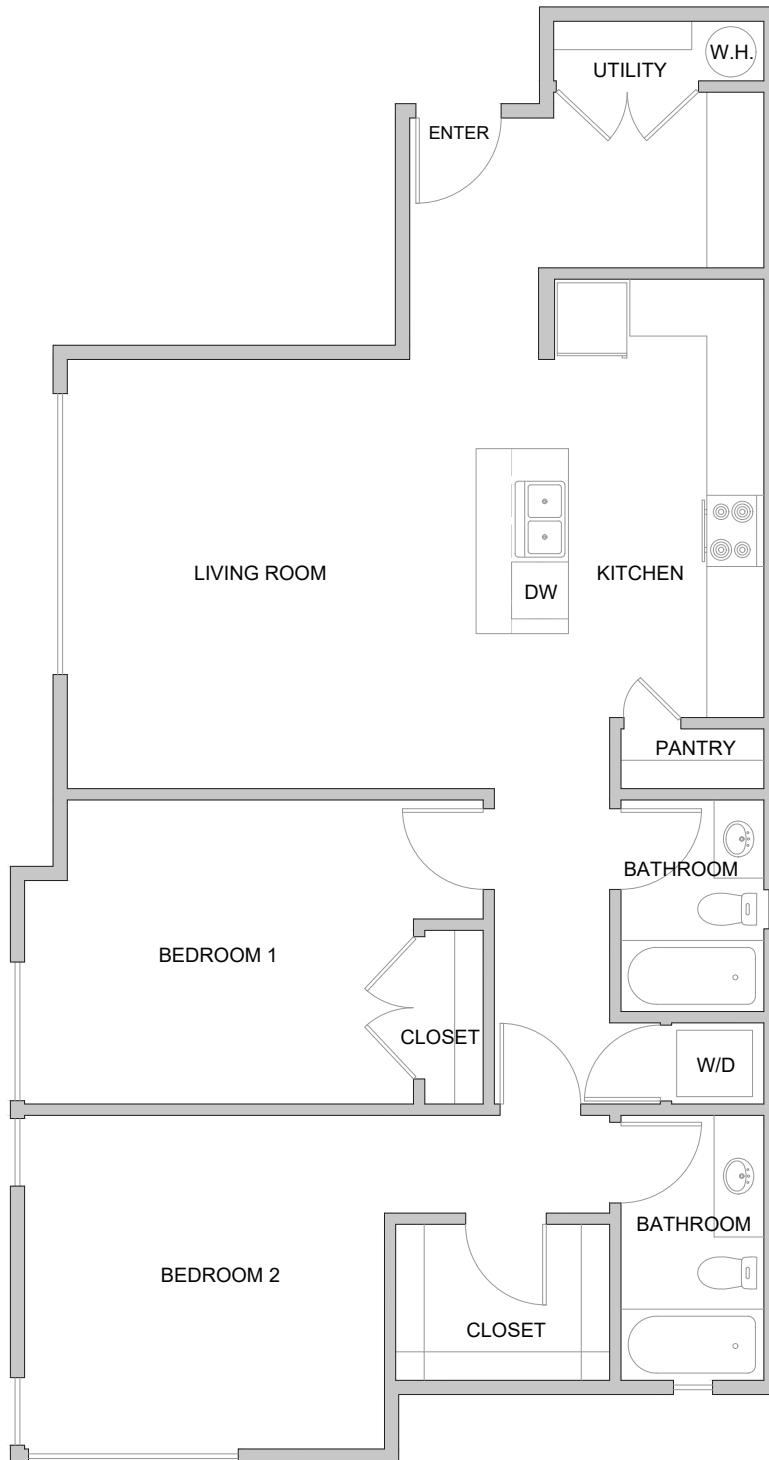

EDRIC

APTS

2 BEDROOM
2 BATHROOM
1,087 SQ. FT.

UNITS:

109
209
309

9021 17th Ave SW
Seattle, WA 98106
www.EdricApts.com
info@EdricApts.com
206.929.1188