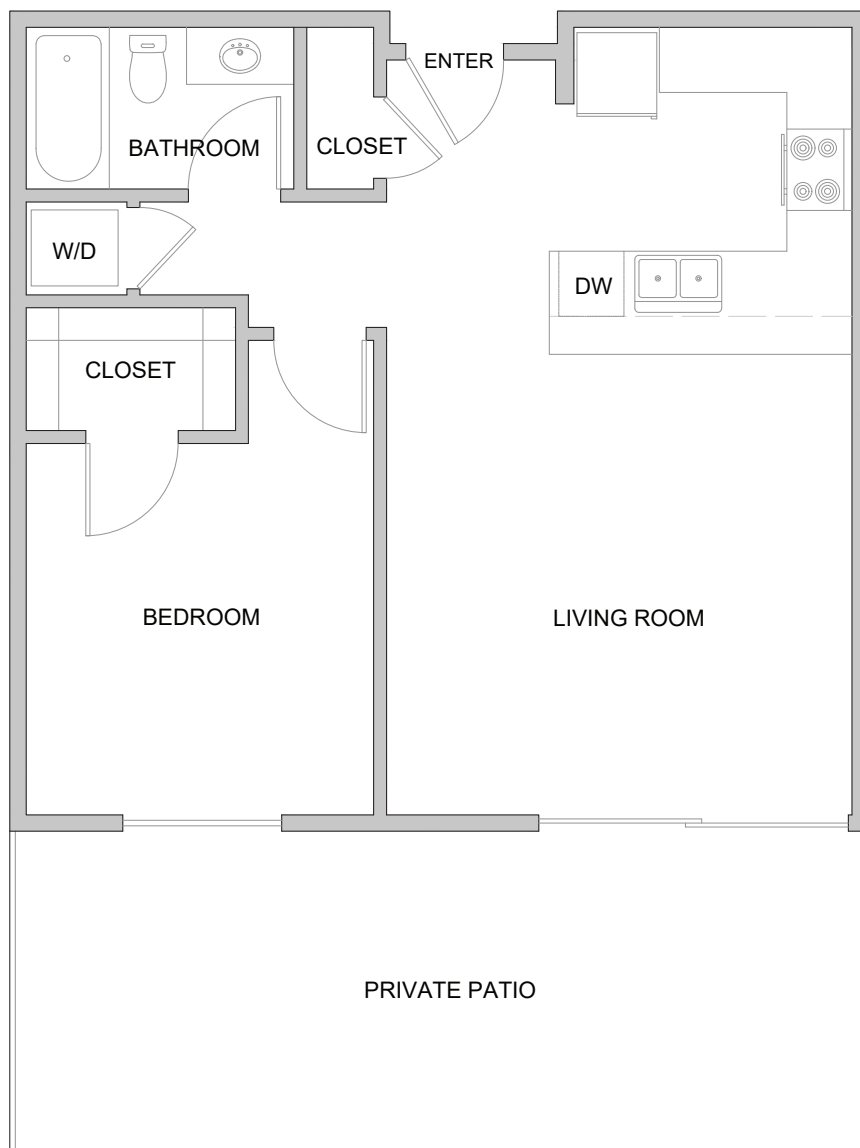

EDRIC

APTS

1 BEDROOM
1 BATHROOM
635 SQ. FT.

UNITS:
107

9021 17th Ave SW
Seattle, WA 98106
www.EdricApts.com
info@EdricApts.com
206.929.1188