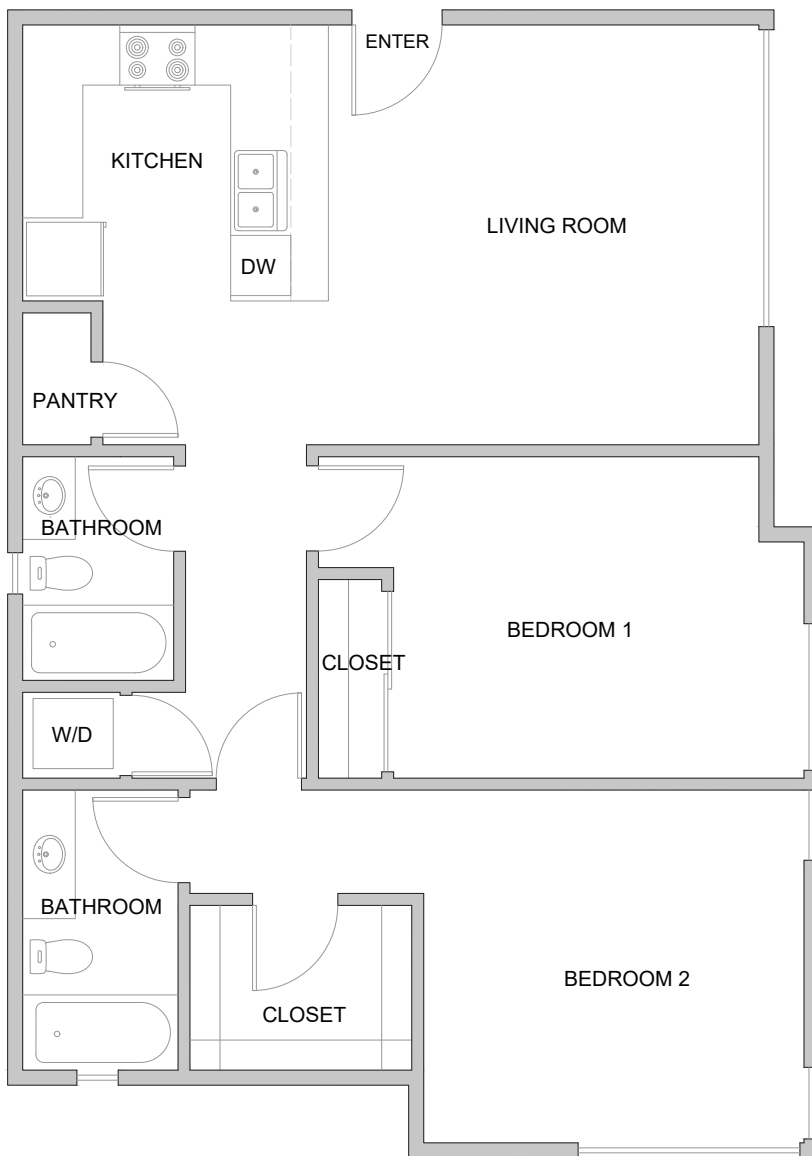

EDRIC

APTS

2 BEDROOM
2 BATHROOM
939 SQ. FT.

UNITS:
103
203
303
403

9021 17th Ave SW
Seattle, WA 98106
www.EdricApts.com
info@EdricApts.com
206.929.1188